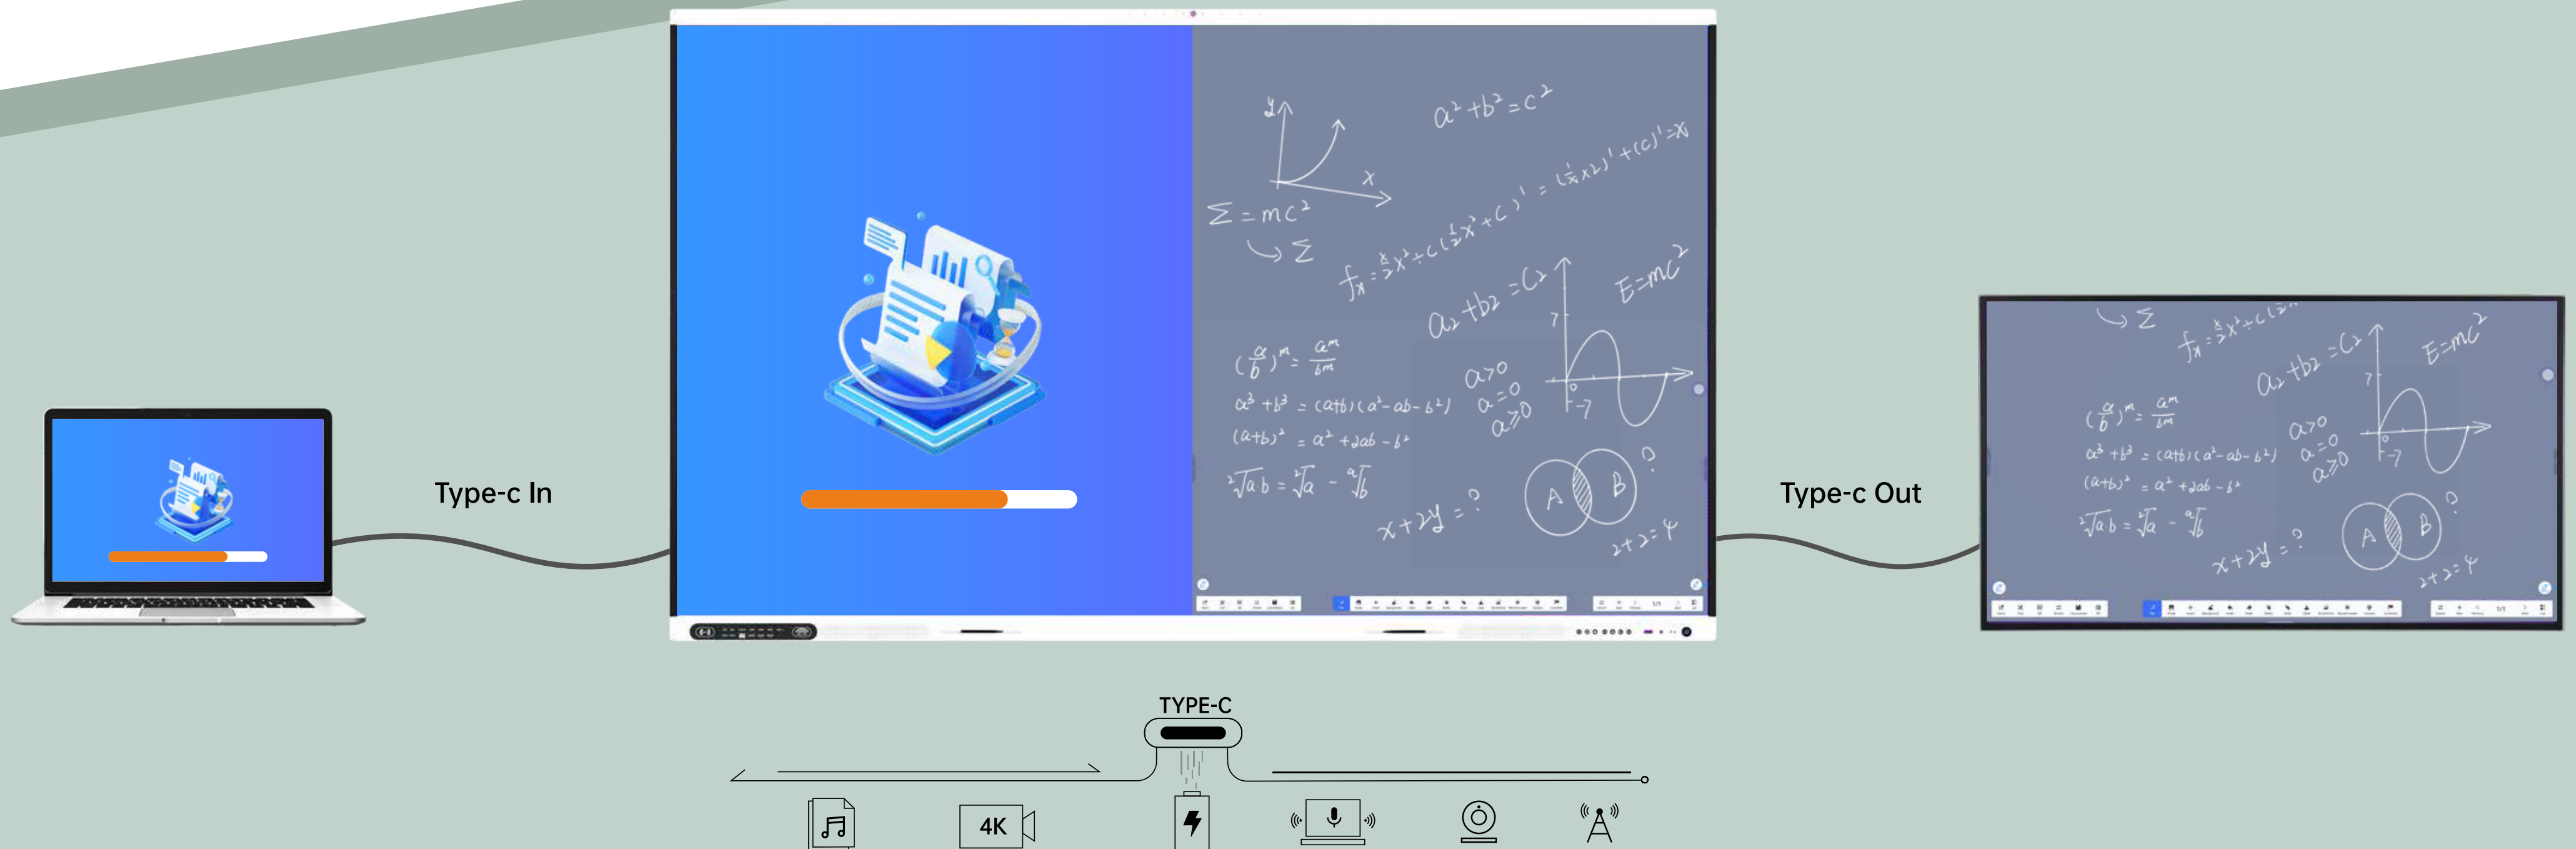

Type-C Versatile Connectivity

Experience seamless connectivity with the versatile Type-C port. Effortlessly connect to webcams, microphones, speakers, USB flash drives, and wired networks by simply plugging in a cable. And with up to 100W of charging performance, your device stays powered throughout your lessons.