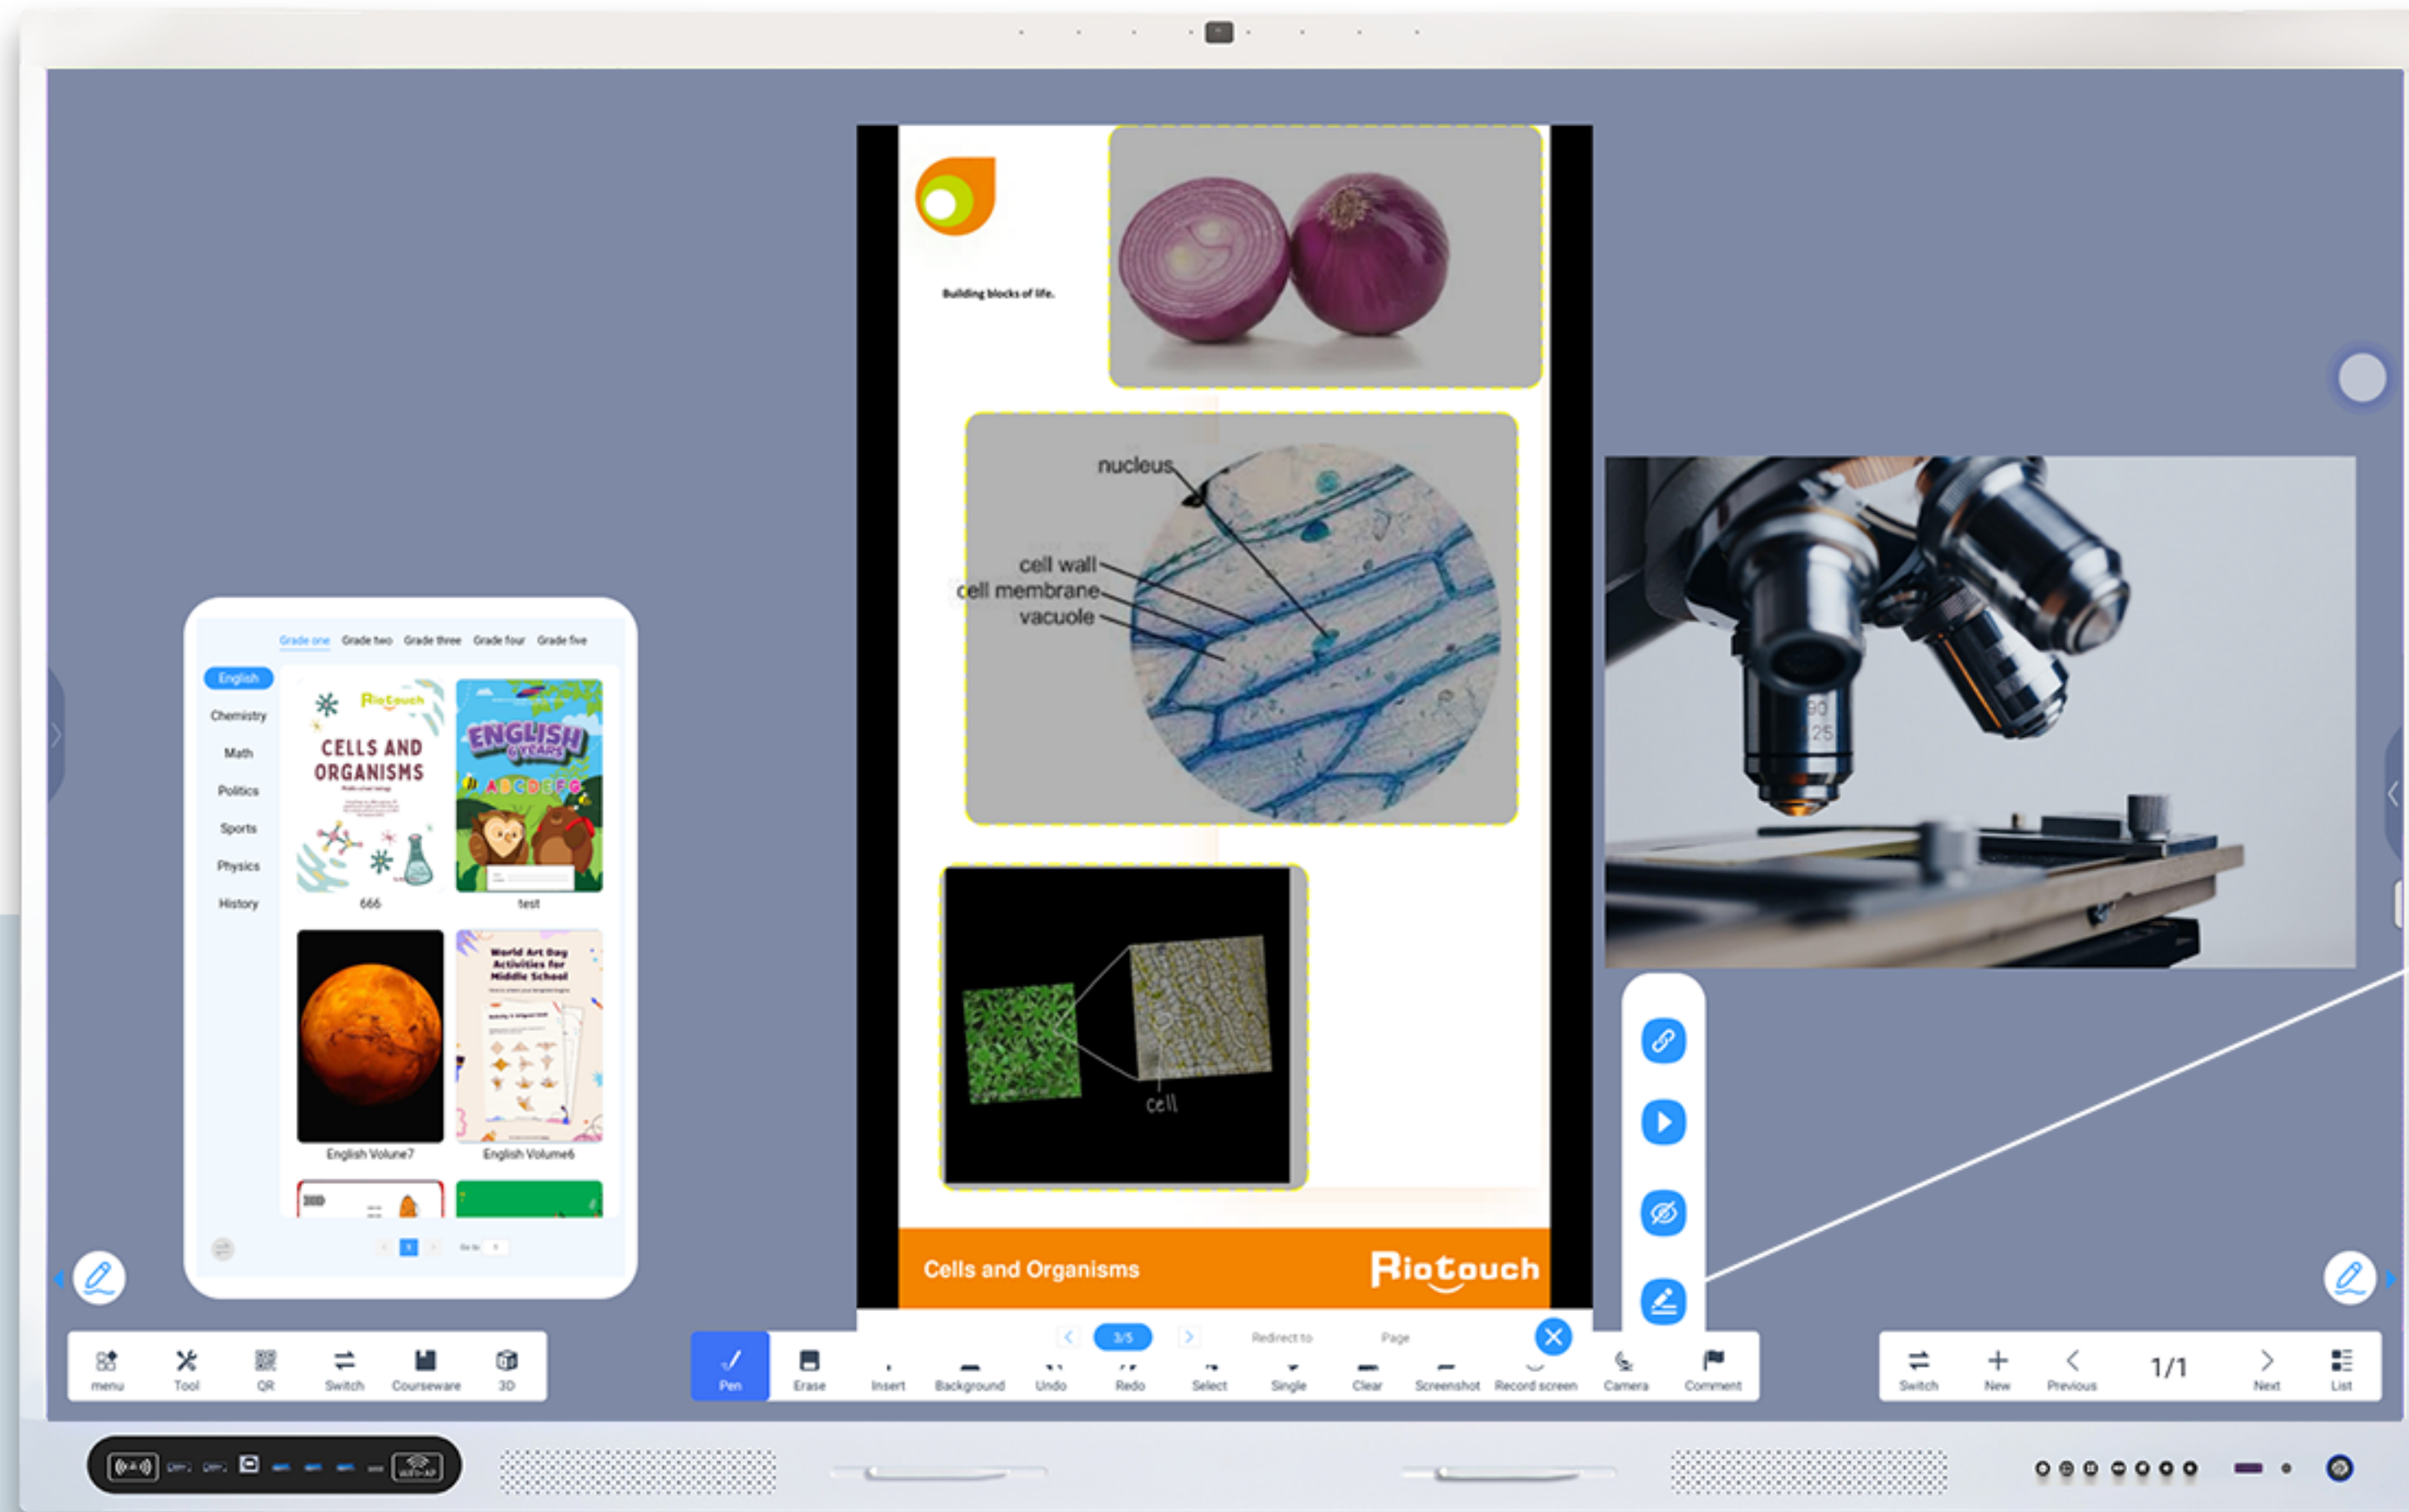

Transform Images into Actionable Insights

Import pictures

From Image to Insight

"Capture. Convert. Conquer."

"With RK3588, capturing an image is just the beginning. Convert it into text and conquer the information it holds. Whether it's documents, receipts, or notes, RK3588's OCR turns images into insights at your fingertips."

Image recognition

Object handling

Google search

Transform Your Writing with Umind Advanced AI Pen

AI-powered pen tools, integrated into our Umind whiteboard software, offer unparalleled accuracy and intuitive functionality.

Empowering Education, Amplifying Insights

– Your gateway to a world of science and math

Courseware Function-Ucourse

Quiz

From primary to higher education, our platform covers a wide range of subjects, igniting curiosity and fostering deep understanding. Customize your curriculum, create dynamic content, and contribute to a learning revolution that transforms teaching and empowers learners to achieve more."