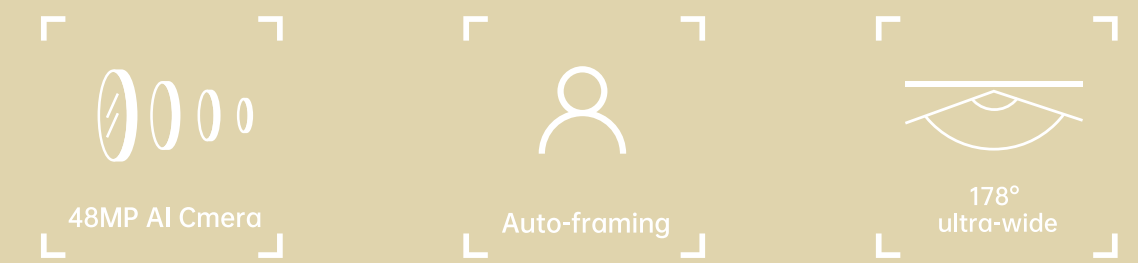

8Ar 10 AI oeato

48MP AI Camera Auto framing

With auto-framing, the Riotouch display automatically adjusts to achieve the best angle based on the number of participants and their location, so it feels like a face-to-face interaction.