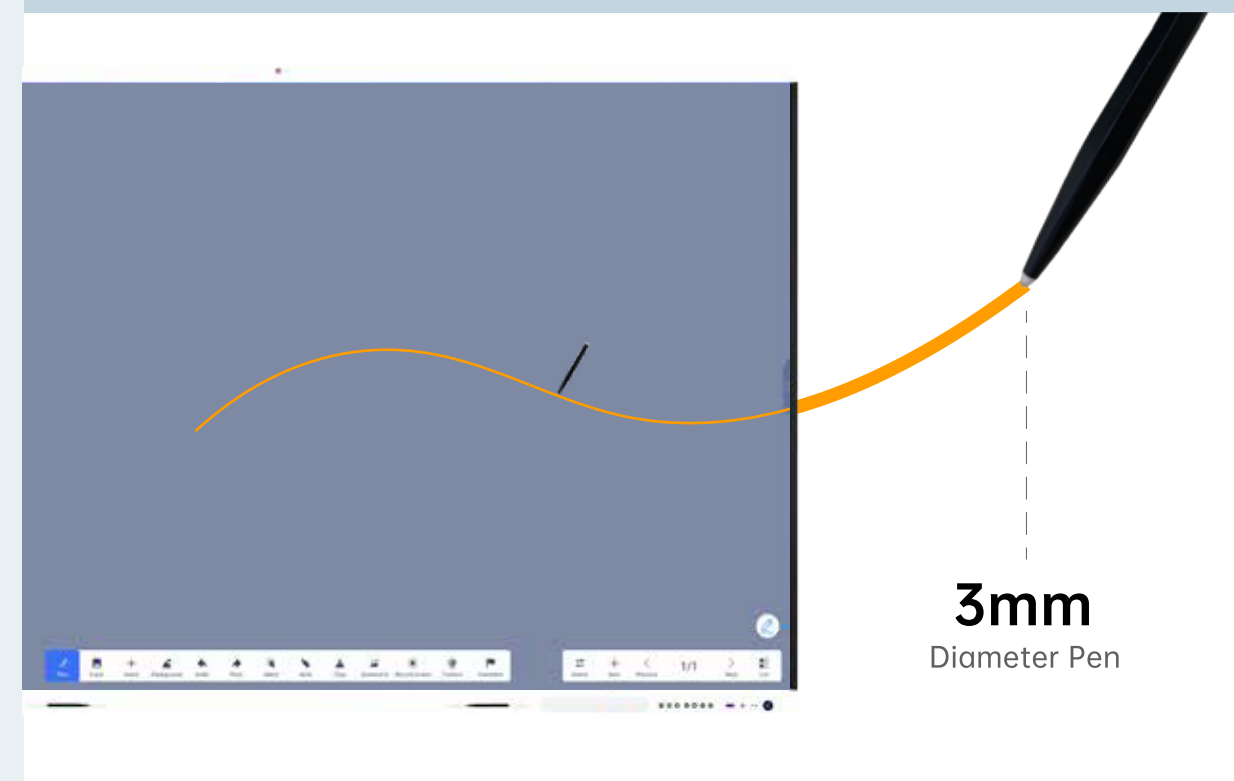

Naturally Smooth Writing with Digital Accuracy

Write, annotate, and collaborate during presentations with a pen-on-paper feel. With dual-pen recognition to support group collaboration, and Ultra Fine Touch technology and 3mm tipped pens for lag-free digital precision, offers unparalleled writing accuracy with a natural flow.