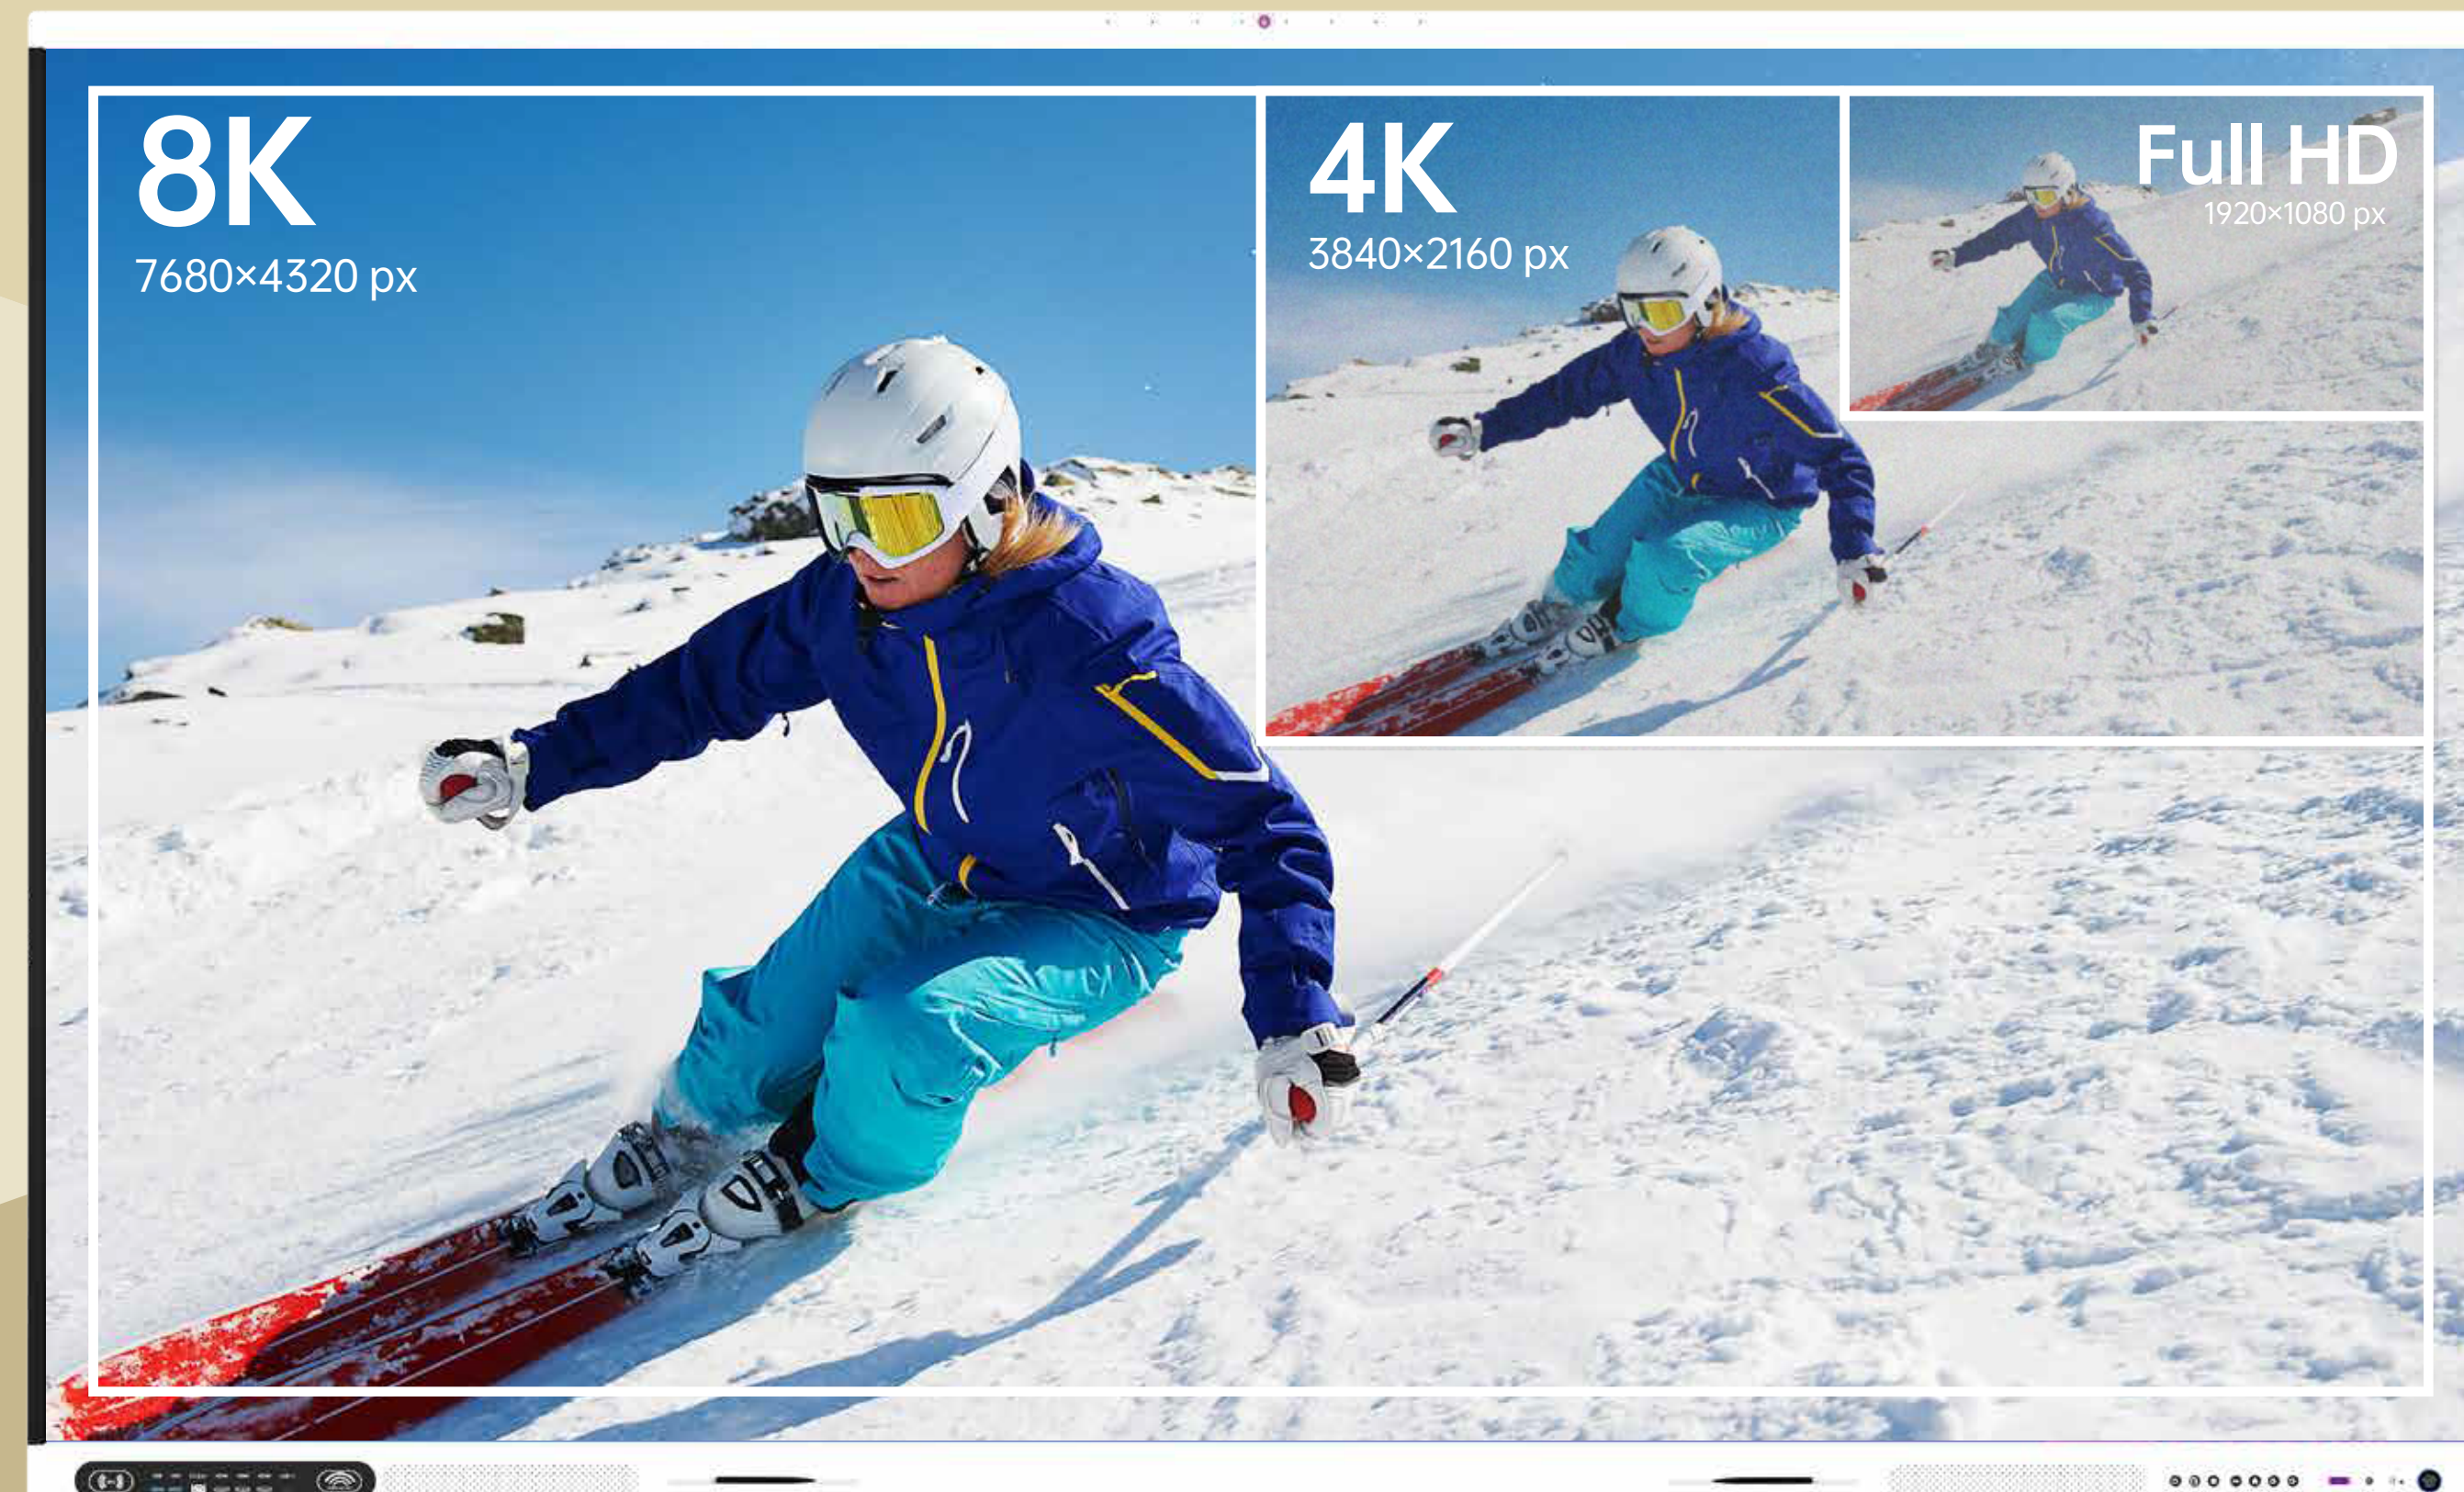

A dynamic display range has 8k video resolution with an unparalleled visual experience offer true to life color and picture quality, enhances any classroom or meeting room experience and adds life to it.

8Ar 10 AI oeato

48MP AI Camera Auto framing

With auto-framing, the Riotouch display automatically adjusts to achieve the best angle based on the number of participants and their location, so it feels like a face-to-face interaction.